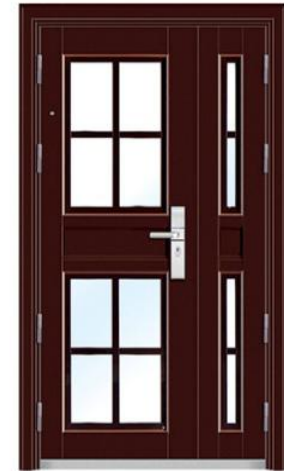

H
SERIES

N
SERIES

C
SERIES

MODEL
N718

Size	Thickness	Material Type	Panel Thick.	Frame Thick.	Doorsill	Infilling	Lock	Cylinder
2050*950/1200mm	70mm	Cold-rolled steel	0.8mm	1.5mm	Stainless Iron	Honeycomb	L01	Class A